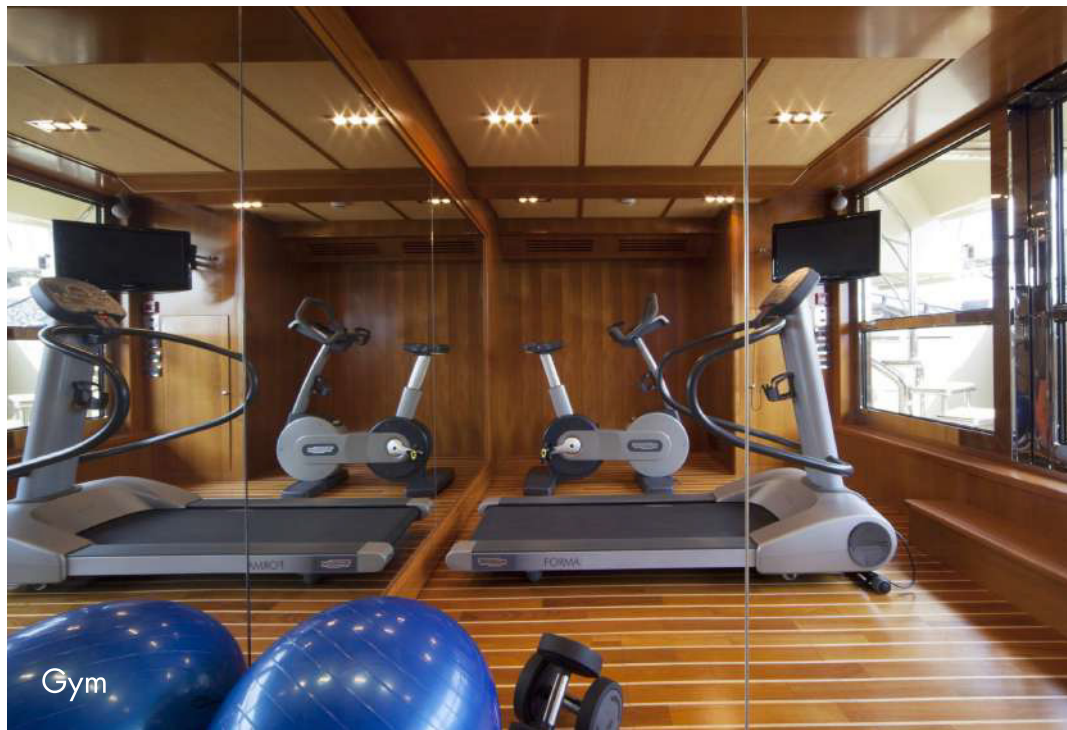

# 141 FT SUPER LUXURY YACHT

Styled as a chic floating beach house, the superyacht offers a wholly luxurious experience with its futuristic design

43m | 05 cabins | 9 Crew

- Elegant and comfortable Art Deco interior
- Full-beam master suite with a balcony
- Four guests staterooms with en-suite bathroom
- Formal indoor and alfresco dining areas
- Gym, sauna, spa pool
- Latest water toys list and a large tender
- Zero speed stabilizers

Premier Saloon

Top Deck

Aerial

Master Cabin

Saloon

Guests Cabin

Bath on Board

Exterior

Bar

Exterior

Gym

Exterior

Sauna - Spa Pool

Exterior